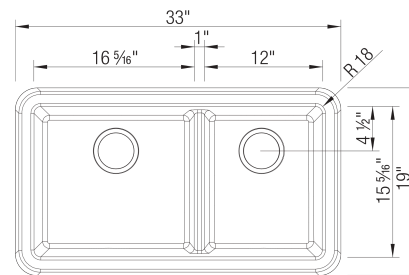

Sink Specifications

Color	SKU
Anthracite	402322
Café	402323
Metallic Gray	402325
White	402324
Cinder	402326
Truffle	402329
Concrete Gray	402330
Biscuit	402328
Coal Black	402525

Design and Planning Tips

- Min cabinet size: 36 in
- Bowl depth: 9-1/4" in
- Rim height: 10 in

What is included:
Installation instructions
Cabinet template
Limited Lifetime Warranty

Apron front installation only
Minimum cabinet size: 36"
Cut-out Dimensions: custom installation. Use sink as template

Left Sink Bowl Dimensions:
Sink Bowl Length (left-to-right): 16.31"
Sink Bowl Width (front-to-back): 15.31"
Sink Bowl Depth: 9.25"
Right Sink Bowl Dimensions:
Sink Bowl Length (left-to-right): 12"
Sink Bowl Width (front-to-back): 15.31"
Sink Bowl Depth: 9.25"
Apron Front Depth: 10"
Low Divide Height: 5.5"

Drain hole compatible with 3.5" strainers or waste flanges
To protect from damage, this model must be shipped on a pallet. (Cannot be shipped UPS)

Codes/Standards: CSA B45.8-18/IAPMO Z403-2018

Optional Accessories

3-in-1 Basket Strainer	441231
Sink Grid	237525
Floating Sink Grid	233530
Beech Cutting Board	235010

IKON 33 1³/₄ LOW DIVIDE SILGRANIT

Warranty

BLANCO offers a limited lifetime warranty on all sinks and faucets, as well as a one-year warranty on all custom accessories.

Code/Standards Compliance

BLANCO sinks and faucets are third-party tested and certified to standards and listed by applicable certification bodies. For more information on individual product listings, contact our office or listing organization.